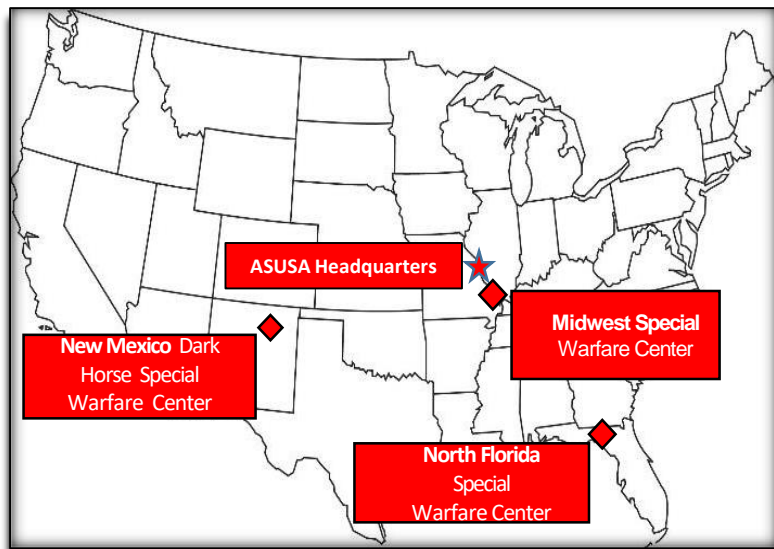

Asymmetric Solutions Extrication Training:

- Asymmetric Solutions Up-Armored extrication training is taught by leading subject matter experts in the field of extrication
- MRAP (RG-33) training platform along with training racks that can simulate specific door types
- Students are trained in up-armored extrication by using heavy lift/cut techniques and other PTT's using standard unit issued equipment.
- Lifting heavy debris off patients.
- Extinguishing vehicle fire
- Working in confined spaces to free personnel and recover remains
- Use training simulators and state of the art equipment technologies from industry leading experts

Asymmetric Solutions Extrication Support

- Water extrication (Access to a 5200-acre reservoir)
- High Angel Rescue
- Vertical Shaft / subterranean rescue platforms
- Certified DZ's, LZ's and HLZ's for multi-platform operations.
- Support logistics (weapons storage, barracks, catering, mission planning/staging areas).
- Realistic training areas that mimic current theaters and areas of operation.
- FACA / JTAC role-players/instructors
- SOF medics and emergency medicine doctors for AMT integration.
- White-Cell/Red-Cell to support scenario-based training